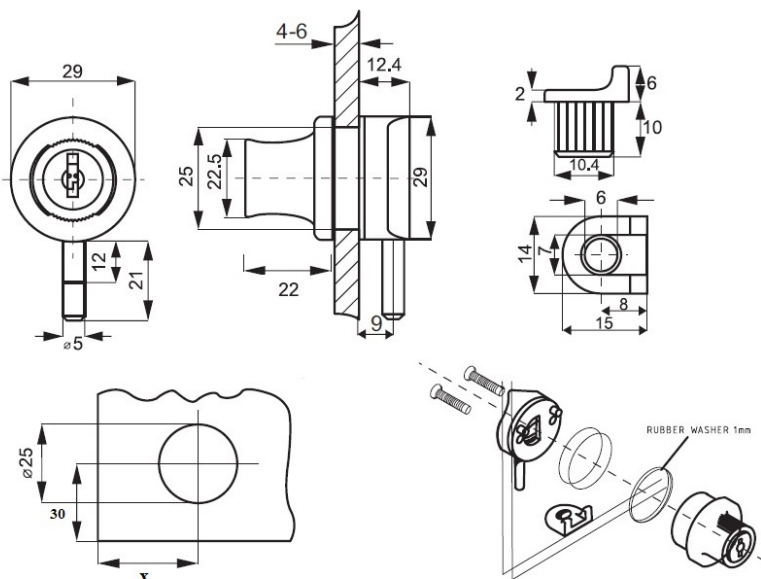

## Description:

Glass Door Lock X-689, CK SISO, Black Anodized, 4-6mm Glass

## Item number:

14.09.128-0

Units	Box	Carton	HS Code	Barcode
Pcs.	20	150	8301300000	
				5704866046145